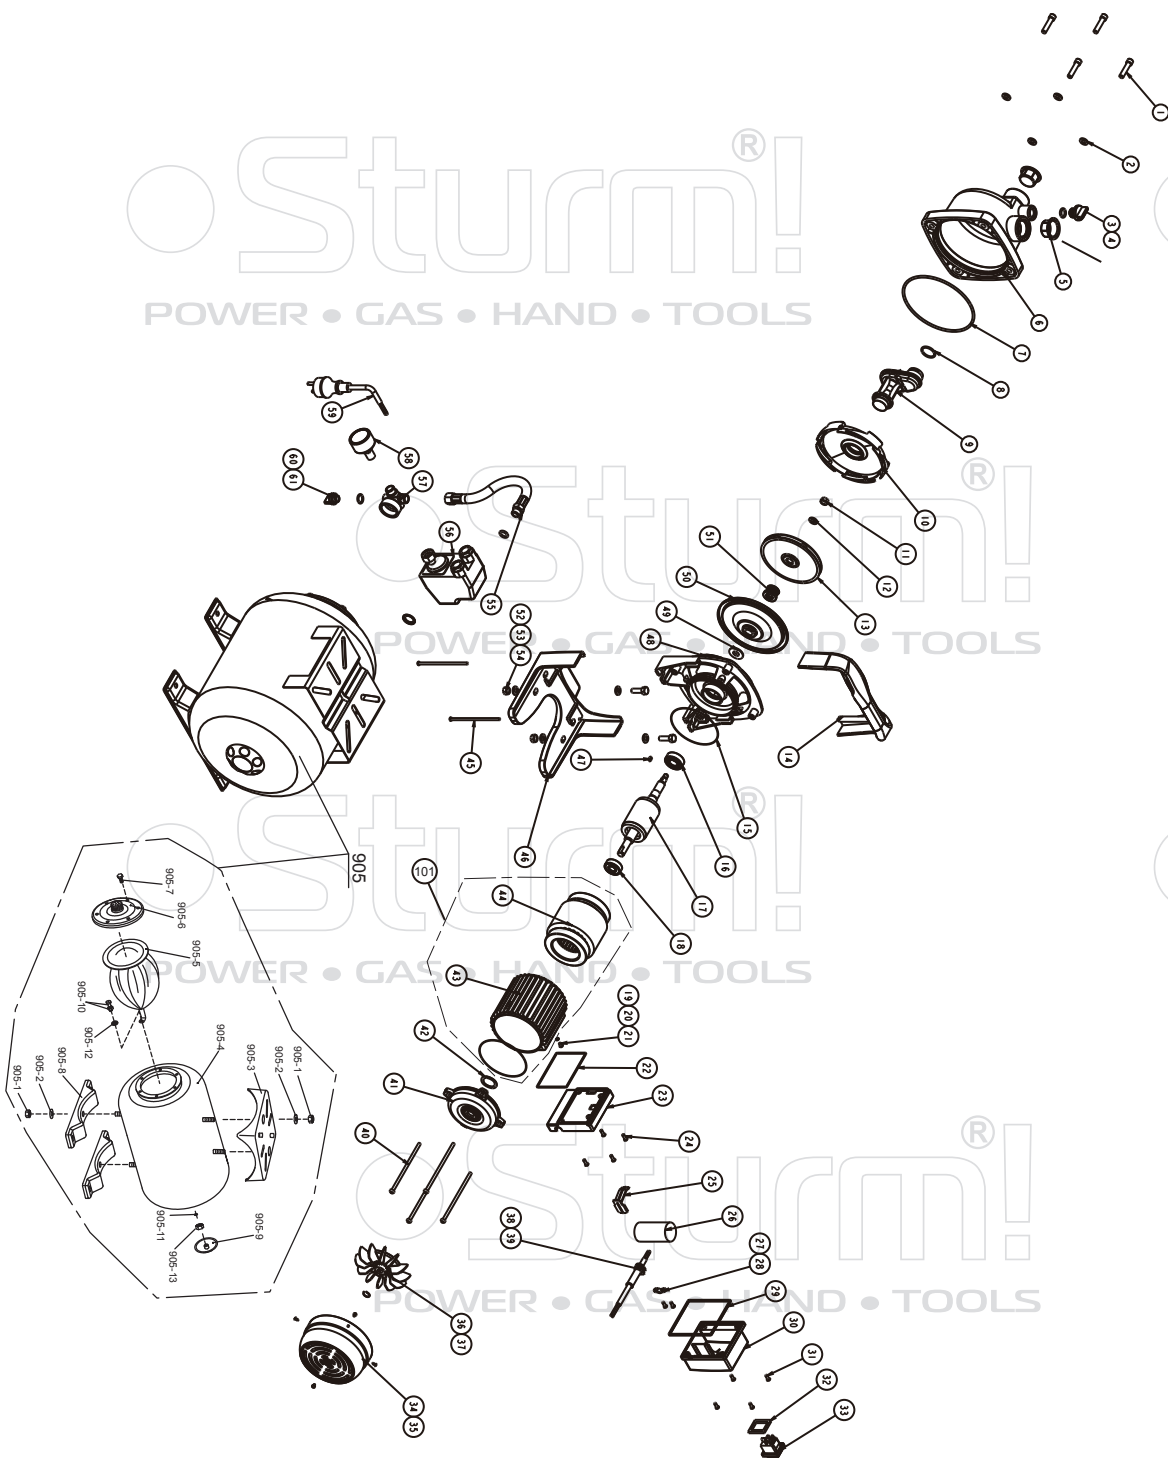

Sturm!<sup>®</sup>  
POWER • GAS • HAND • TOOLS

Sturm!<sup>®</sup>  
POWER • GAS • HAND • TOOLS

**WP9706VS WP9708VS WP97105VS**

NO.	DESCRIPTION	NO.	DESCRIPTION
1	SCREW	39	CORD
2	WASHER	40	BOLT
3	VALVE COVER G3/8	41	REAR COVER OF MOTOR
4	O RING	42	WAVEFORM WASHER
5	DUSTPROOF COVER	43	ALUMINUM HOUSING
6	PLASTIC PUMP HEAD	44	STAOTR
7	O RING	45	SCREW
8	O RING	46	BASE
9	GUIDE FLOWING UNIT	47	KEY
10	GUIDE FLOWING PLATE (1)	48	FRONT COVER OF MOTOR
11	NUT	49	SWING RING
12	WASHER	50	GUIDE FLOWING PLATE (2)
13	IMPELLER	51	MECHANISM SEAL ASSEMBLY
14	D SHAPE HANDLE	52	BOLT
15	O RING	53	WASHER
16	BEARING 6202	54	NUT
17	ROTOR	55	SOFT PRESSURE TUBE
18	BEARING 6201	56	MECHANISM PRESSURE SWITCH
19	TEETH WASHER	57	FIVE DIRECTION CONNECTOR
20	SPRING WASHER	58	PRESSURE METER
21	BOLT	59	CABLE AND PLUG
22	SEALED GASKET	60	VALVE COVER G1/4
23	SWITCH BOX	61	O RING
24	SCREW	101	STATOR ASSEMBLY(43+44)
25	CAPACITOR FASTENER	905	PRESSURE POT ASSEMBLY
26	CAPACITOR	905-1	NUT
27	CABLE CLIP	905-2	WASHER
28	SCREW	905-3	SUPPORT
29	SEALED GASKET	905-4	PRESSURE POT BODY
30	SWITCH BOX COVER	905-5	WATER VESICLE
31	SCREW	905-6	FLANGE
32	SEALED WASHER	905-7	BOLT
33	WATERPROOF SWITCH	905-8	BOTTOM
34	FAN COVER	905-9	VALVE COVER
35	SCREW	905-10	VALVE
36	FAN	905-11	WASHER
37	CIRCLIP	905-12	PRESSURE PLATE
38	CORD SLEEVE	905-13	NUT